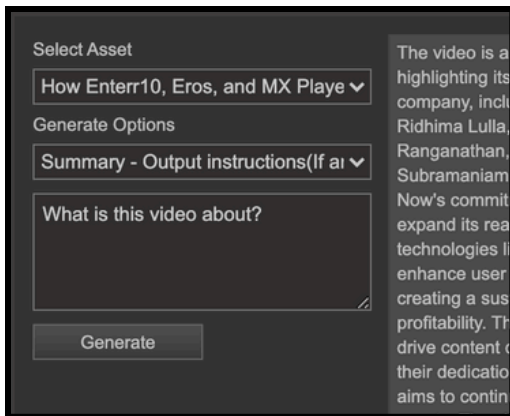

Publishing and tagging media with Adobe Premiere

Me

eMAM AI: The eMAM panel inside Adobe Premiere features an “eMAM AI” tab that allows users to access Twelve Labs AI tools for generating summaries and highlights from video clips, as well as an integrated Dall-E image generation tool.

Send to Social: eMAM users who edit in Premiere can take advantage of the Destinations tab when exporting projects to send them directly to social media.

Transcribe: Once media from the eMAM library has been added, Premiere's Text tool can be used to transcribe sequences and create exportable captions.

eMAM AI tab in Premiere panel