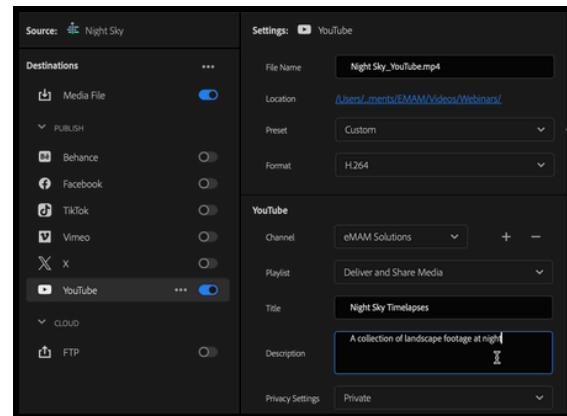

Destinations Options within Premiere Pro

New & Updated Partnerships

- Saurabhi Media (Archive Mediator)
- AWS
- Dell
- SNEWS
- PlayBox Neo
- Twelve Labs

New & Updated Resellers

- Aspen Integrated Services Ltd
- Key Code Media
- Diversified
- Magna
- VTV Broadcom
- PTS Greece
- RGB Broadcast Systems Ltd