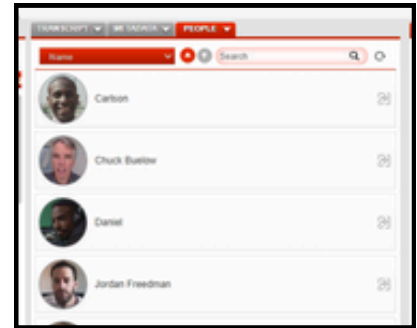

Introducing the People Widget

eMAM's web interface has a new widget to identify non-famous people for AI enhancement. Users can now index media quickly and find when somebody appears in videos across the entire online library.